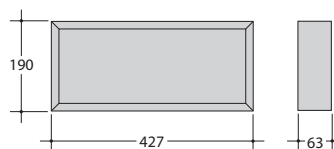

Range

LAMP	CAT. No.	LEGEND	APPROX. kg	TYPE
1 x 8W T5	EEX 9121E	A	3.2	Maintained
1 x 8W T5	EEX 9122		2.9	Non-maintained
1 x 8W T5	EEX 9123E	B	3.2	Maintained
1 x 8W T5	EEX 9124		2.9	Non-maintained
1 x 8W T5	EEX 9125E	C	3.2	Maintained
1 x 8W T5	EEX 9126		2.9	Non-maintained

AUTOTEST VERSION - prefix catalogue number with 'TEX'.