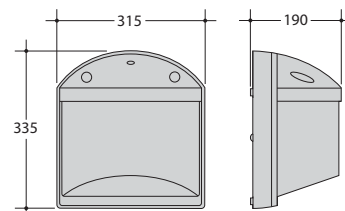

Range

LAMP	CAT. No.	APPROX. kg	APPROVED
MAINS			
70W SON-T Plus	MER 9953	4.3	★
70W MBI-UV Reduced	MER 9954	4.3	★
42W TC-T	MER 9955J	2.8	★
EMERGENCY			
42W TC-T	EMR 9955J	3.5	-
AUTOTEST			
42W TC-T	TMR 9955J	3.5	-

- Venture Whitelux 4000K fitted
- 4000K lamp fitted
- METAL HALIDE LAMPS: Compatible with high pressure sodium control gear

IMPORTANT: SON LAMPS WITH INTERNAL STARTERS ARE NOT RECOMMENDED.