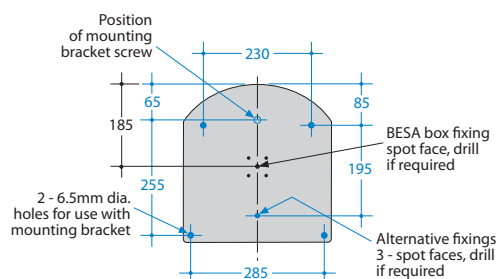

High performance wall mounted luminaires

- Strong pressure die-cast LM24 aluminium body prevents distortion when fixing and preserves IP rating. Textured black full polyester powder finish
- Spacings up to eight times mounting height
- Impact-resistant, flame-retardant prismatic polycarbonate cover
- Optional photocell control
- Tamper-resistant cover screws available
- Simple to fix using external stainless-steel brackets and two lower points, all external to gasket line to preserve IP rating
- Complies with M.O.D. JSP482 Chapter 8 Document for 'Category C' areas
- TC-T version uses tri-lamp ballast enabling retro-fit of 26 and 32 watt lamps
- BSI kite-marked and ENEC approved versions
- Fitted with lamp

IP65

Range

LAMP	CAT. No.	APPROX. kg	APPROVED
MAINS			
70W SON-T Plus	MER 9953	4.3	★
70W MBI-UV Reduced	MER 9954	4.3	★
42W TC-T	MER 9955J	2.8	★
EMERGENCY			
42W TC-T	EMR 9955J	3.5	-
AUTOTEST			
42W TC-T	TMR 9955J	3.5	-

- Venture Whitelux 4000K fitted
- 4000K lamp fitted
- METAL HALIDE LAMPS: Compatible with high pressure sodium control gear

IMPORTANT: SON LAMPS WITH INTERNAL STARTERS ARE NOT RECOMMENDED.

Fixings