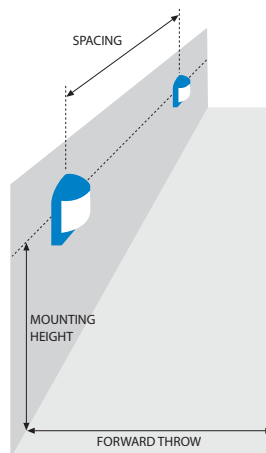

e.g. At 3m mounting height and 12m centres: 37lux average horizontal illuminance at ground level over an area of 12m (centres) x 5m (forward throw)

Options

DESCRIPTION	SUFFIX	EXAMPLE
Photocell	PC	MER 9953PC etc.
Tamper-resistant screws *	T	MER 9953T etc.
Fused terminal block	FF	MER 9953FF etc.

ORDERING - add suffix after catalogue number of Mercian

* To fasten cover order screwdriver [KEY 10008](#)

NOTE - Photocell versions are not Kitemarked/ENEC approved