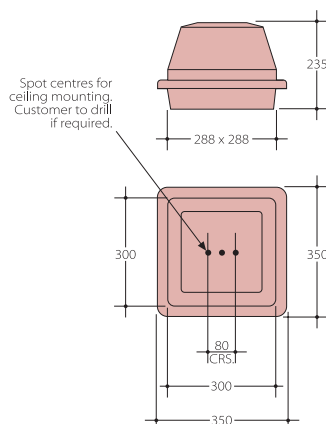

Options

DESCRIPTION	SUFFIX	EXAMPLE
Photocell	PC	PY 8770PC etc.

Available on pole and wall mounted luminaires only.