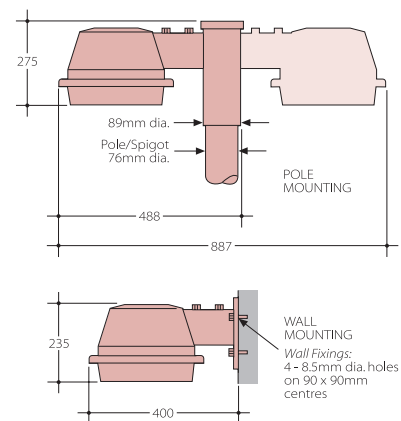

PRIORY

SINGLE POLE MOUNTED

SEMI-RECESSED MOUNTED

DOUBLE POLE MOUNTED

WALL MOUNTED

Luminaires are available for ceiling, semi-recessed (70/80W versions), wall and pole mounting.

The appropriate kit must be ordered with the luminaire (see below).

Mounting Kits

DESCRIPTION	NUMBER
Wall mounting kit	PY 8778
Pole mounting kit (one fitting per pole)	PY 8779
Pole mounting kit (two fittings per pole)	PY 8780

Poles

DESCRIPTION	NUMBER
76mm DIAMETER TUBULAR POLES	
4 metre high	FC4
5 metre high	FC5
6 metre high	FC6
100 x 100mm SQUARE SECTION POLES	
5 metre high with 76mm dia. spigot top	FC5SQ/SP1
6 metre high with 76mm dia. spigot top	FC6SQ/SP1
8 metre high with 76mm dia. spigot top	FC8SQ/SP1