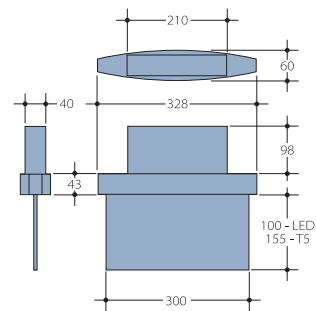

SEVEN

EMERGENCY LUMINAIRES

Range - SEMI-RECESSED (Integral gear)

LED NUMBER	SINGLE 6W T5 NUMBER	LEGEND	kg
ESV 11152	ESV 11156	A	1.9
ESV 11153	ESV 11157	B	1.9
ESV 11154	ESV 11158	C	1.9
-	ESV 11159	D	1.9

AUTOTEST VERSION - prefix catalogue number with **TSV**. Autotest versions add 0.7kg to weights listed.

Range - SUSPENSION MOUNTED

LED NUMBER	SINGLE 6W T5 NUMBER	LEGEND	kg
ESV 11176	ESV 11180	A	2.8
ESV 11177	ESV 11181	B	2.8
ESV 11178	ESV 11182	C	2.8
-	ESV 11183	D	2.8

AUTOTEST VERSION - prefix catalogue number with **TSV**. Autotest versions add 0.7kg to weights listed.

Architectural signage with L.E.D. or 6W T5 lamp options

Classified IP20 

- Steel gear cover finished matt silver with acrylic legend panel
- High intensity L.E.D.'s or optional 6 watt T5 lamp versions
- May be connected for maintained or non-maintained emergency operation
- Autotest versions
- See page 56 for other mounting options
- Fitted with L.E.D.'s or lamp

Single sided legend options

Double sided legend option

Range - WALL MOUNTED (back fixing)

LED NUMBER	SINGLE 6W T5 NUMBER	LEGEND	kg
ESV 11170	ESV 11173	A	2.9
ESV 11171	ESV 11174	B	2.9
ESV 11172	ESV 11175	C	2.9