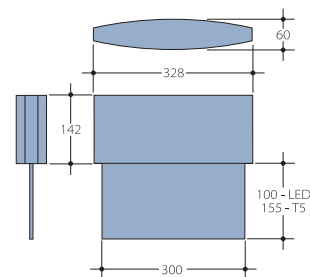

BENEFITS OF L.E.D. VERSIONS

- Ultra low maintenance
- Provides excellent long life alternative to T5 lamps
- Extended battery life by replacing nickel cadmium with long life nickel metal hydride batteries
- Virtual 'fit and forget' solution to statutory signage when used with Thorlux Autotest