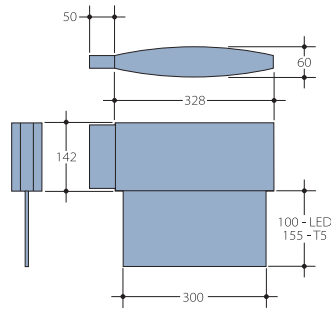

Single sided legend options

Double sided legend option

Range - CEILING MOUNTED

LED NUMBER	SINGLE 6W T5 NUMBER	LEGEND	kg
ESV 11160	ESV 11164	A	3.1
ESV 11161	ESV 11165	B	3.1
ESV 11162	ESV 11166	C	3.1
-	ESV 11167	D	3.1

Single sided legend options

Double sided legend option

Range - WALL MOUNTED (back fixing)

LED NUMBER	SINGLE 6W T5 NUMBER	LEGEND	kg
ESV 11170	ESV 11173	A	2.9
ESV 11171	ESV 11174	B	2.9
ESV 11172	ESV 11175	C	2.9