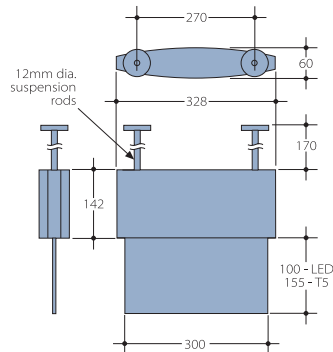

SEVEN

EMERGENCY LUMINAIRES

Range - SEMI-RECESSED (Integral gear)

LED NUMBER	SINGLE 6W T5 NUMBER	LEGEND	kg
ESV 11152	ESV 11156	A	1.9
ESV 11153	ESV 11157	B	1.9
ESV 11154	ESV 11158	C	1.9
-	ESV 11159	D	1.9

AUTOTEST VERSION - prefix catalogue number with **TSV**. Autotest versions add 0.7kg to weights listed.

Range - SUSPENSION MOUNTED

LED NUMBER	SINGLE 6W T5 NUMBER	LEGEND	kg
ESV 11176	ESV 11180	A	2.8
ESV 11177	ESV 11181	B	2.8
ESV 11178	ESV 11182	C	2.8
-	ESV 11183	D	2.8

AUTOTEST VERSION - prefix catalogue number with **TSV**. Autotest versions add 0.7kg to weights listed.

Architectural signage with L.E.D. or 6W T5 lamp options

Classified IP20 

- Steel gear cover finished matt silver with acrylic legend panel
- High intensity L.E.D.'s or optional 6 watt T5 lamp versions
- May be connected for maintained or non-maintained emergency operation
- Autotest versions
- See page 56 for other mounting options
- Fitted with L.E.D.'s or lamp

Single sided legend options

Double sided legend option

Range - WALL MOUNTED (back fixing)

LED NUMBER	SINGLE 6W T5 NUMBER	LEGEND	kg
ESV 11170	ESV 11173	A	2.9
ESV 11171	ESV 11174	B	2.9
ESV 11172	ESV 11175	C	2.9