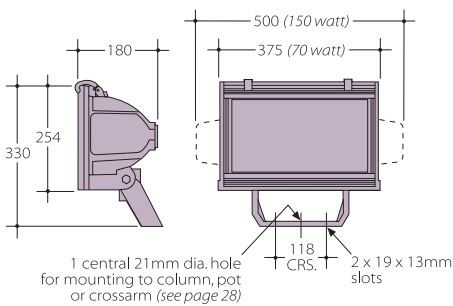

STARFLOOD INTEGRAL

Compact HID floodlight

Classified IP65  

- For facades, signs, monuments, security and amenity areas
- Axially symmetrical light distribution
- Strong die-cast aluminium body finished black
- Hinged clear toughened/safety glass or polycarbonate cover
- Galvanised steel mounting cradle
- Supplied complete with lamp

Photometric Data

70W SON-T Plus 6600lm 10 metre offset

→ peak = 831cd/klm