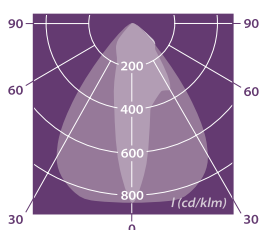

Photometric Data

70W SON-T Plus 6600lm 10 metre offset

→ peak = 831cd/klm