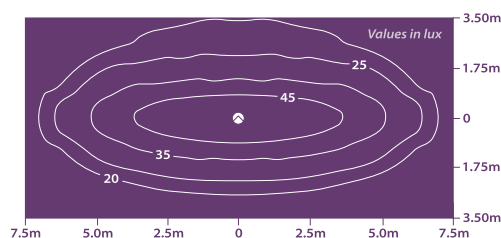

Photometric Data

70W SON-T Plus 6600lm 10 metre offset

→ peak = 831cd/klm